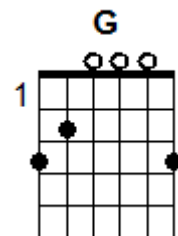

# PROUD MARY (Creedence Clearwater Revival)

Intro : | C C A A |  
 | C C A A |  
 | C C A G |  
 | F F F G |

D  
 Left a good job in the city,  
 workin for the man every night and day  
 and I never lost one minute of sleepin',  
 worryin' 'bout the way things might have been.

A Bm  
 Big wheel a-keep on turnin' Proud Mary keep on burnin',

(Reprendre l'intro)

D  
 Cleaned a lot of plates in Memphis,  
 pumped a lot of pain down in New Orleans,  
 But I never saw the good side of the city,  
 till I hitched a ride on a river boat queen.

A Bm  
 Big wheel a-keep on turnin, Proud Mary keep on burnin,

A D  
 roll - in, rollin, rollin on the river.

(Reprendre l'intro)

(Solo)

D  
 if you come down to the river,  
 bet you're gonna find some people who live,  
 you don't have to worry, cause you have no money,  
 people on the river are happy to give.