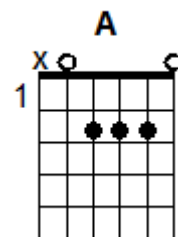

# PROUD MARY (Creedence Clearwater Revival)

Intro : | C C A A |  
 | C C A A |  
 | C C A G |  
 | F F F G |

D  
 Left a good job in the city,  
 workin for the man every night and day  
 and I never lost one minute of sleepin',  
 worryin' 'bout the way things might have been.

A Bm  
 Big wheel a-keep on turnin' Proud Mary keep on burnin',

(Reprendre l'intro)

D  
 Cleaned a lot of plates in Memphis,  
 pumped a lot of pain down in New Orleans,  
 But I never saw the good side of the city,  
 till I hitched a ride on a river boat queen.

A Bm  
 Big wheel a-keep on turnin, Proud Mary keep on burnin,

A D  
 roll - in, rollin, rollin on the river.

(Reprendre l'intro)

(Solo)

D  
 if you come down to the river,  
 bet you're gonna find some people who live,  
 you don't have to worry, cause you have no money,  
 people on the river are happy to give.

A Bm  
 Big wheel keep on turnin, Proud Mary keep on burnin,

A D  
 roll - in, rollin, rollin on the river. (ad lib)