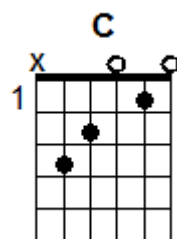

# PROUD MARY (Creedence Clearwater Revival)

Intro : | C C A A |  
 | C C A A |  
 | C C A G |  
 | F F F G |

D  
 Left a good job in the city,  
 workin for the man every night and day  
 and I never lost one minute of sleepin',  
 worryin' 'bout the way things might have been.

A Bm  
 Big wheel a-keep on turnin' Proud Mary keep on burnin',

(Reprendre l'intro)

D  
 Cleaned a lot of plates in Memphis,  
 pumped a lot of pain down in New Orleans,  
 But I never saw the good side of the city,  
 till I hitched a ride on a river boat queen.

A Bm  
 Big wheel a-keep on turnin, Proud Mary keep on burnin,

A D  
 roll - in, rollin, rollin on the river.

(Reprendre l'intro)

(Solo)

D  
 if you come down to the river,  
 bet you're gonna find some people who live,  
 you don't have to worry, cause you have no money,  
 people on the river are happy to give.

A Bm  
 Big wheel keep on turnin, Proud Mary keep on burnin,

A D  
 roll - in, rollin, rollin on the river. (ad lib)