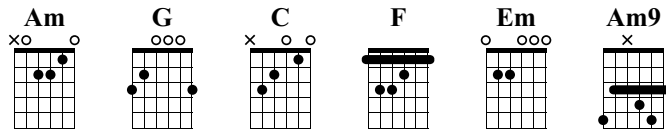

# The Gravel Walk

Traditionnel irlandais

Standard tuning

♩ = 200

s.guit.

Am G Am

1. Am G Am

TAB: 0 2 0 2 0 2 | 0 2 0 3 0 2 | 0 2 0 3 0 2

C G Am G

4. C G Am G

TAB: 3 0 3 1 0 2 | 5 5 3 5 2 5 | 2 0 2 0 0 0

1. Am C G Am

7. Am C G Am

TAB: 2 5 5 3 5 2 | 3 0 3 1 0 2 | 2 0 1 3 0 2

C G F C Em

10. C G F C Em

TAB: 3 0 3 1 0 2 | 1 2 2 0 2 4 | 1 2 2 0 2 0

F C G C

13. F C G C

TAB: 1 2 2 0 2 | 3 2 3 2 0 3 | 5 5 5 5

Musical notation for measures 16-18. Chords: C, G, C, G.

T  
A  
B

Musical notation for measures 19-21. Chords: C, C, G, Am.

T  
A  
B

Musical notation for measures 22-23. Chords: G, Am9.

T  
A  
B