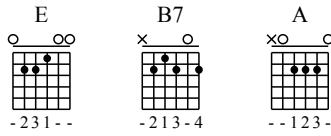

Silent night

Words & Music by Franz Gruber

♩ = 120

1

E B7 E A

0 2 0 1 0 2 0 1 2 2 4 0 0 0 2 2

10

E A E B7

0 4 2 0 2 0 1 2 2 0 4 2 0 2 0 1 2 2

18

E B7 E

5 2 4 0 4 0 0 1 0 2 4 2