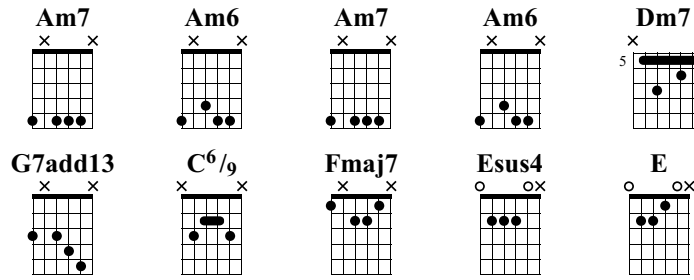

Rytmiques de Bossa 1

José Dos Santos

Standard tuning

♩ = 120

Exercice Bossa 1

nylon

Am7 Am6

Am7 Am6