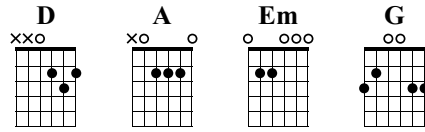

# Morgane de toi

Intro et interlude

Renaud

Standard tuning

♩ = 120

el. guit.

D A Em

G