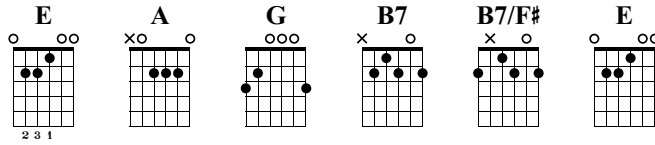

# Where did you sleep last night

Thème  
Ledbeally

Standard tuning  
♩ = 120

od.guit.

1. E

3. A G B7

6. B7/F# E E

9. E E

12. A G B7

**B7** **E** **E**

15 16 17

TAB: 2 3 | 0 3 0 2 | 0 4

2.

18 19 20

TAB: 4 | 0 0 | 7 7

21 22 23