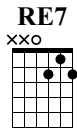

Yesterday

Beatles

Words & Music by Beatles

Standard tuning

♩ = 80

INTRO

SOL F#m11 SI7 Mim Mim/RE DO RE7

COUPLETS 1 & 2