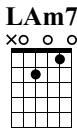

Yesterday

Beatles

Words & Music by Beatles

Standard tuning

♩ = 80

INTRO

SOL F#m11 SI7 Mim Mim/RE DO RE7

COUPLETS 1 & 2