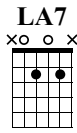

Yesterday

Beatles

Words & Music by Beatles

Standard tuning

♩ = 80

INTRO

SOL F#m11 SI7 Mim Mim/RE DO RE7

COUPLETS 1 & 2