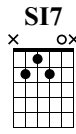

Yesterday

Beatles

Words & Music by Beatles

Standard tuning

♩ = 80

INTRO

SOL F#m11 SI7 Mim Mim/RE DO RE7

COUPLETS 1 & 2