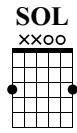

Yesterday

Beatles

Words & Music by Beatles

Standard tuning

♩ = 80

INTRO

SOL F#m11 SI7 Mim Mim/RE DO RE7

COUPLETS 1 & 2