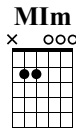

Yesterday

Beatles

Words & Music by Beatles

Standard tuning

♩ = 80

INTRO

SOL F#m11 SI7 Mim Mim/RE DO RE7

COUPLETS 1 & 2