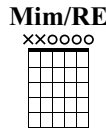

Yesterday

Beatles

Words & Music by Beatles

Standard tuning

♩ = 80

INTRO

SOL F#m11 SI7 Mim Mim/RE DO RE7

COUPLETS 1 & 2