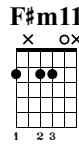

Yesterday

Beatles

Words & Music by Beatles

Standard tuning

♩ = 80

INTRO

SOL F#m11 SI7 Mim Mim/RE DO RE7

COUPLETS 1 & 2