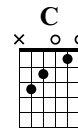

Yesterday

Beatles

Words & Music by Beatles

Standard tuning

♩ = 80

INTRO

SOL F#m11 SI7 Mim Mim/RE DO RE7

COUPLETS 1 & 2