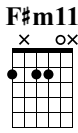

Yesterday

Beatles

Words & Music by Beatles

Standard tuning

♩ = 80

INTRO

SOL F#m11 SI7 Mim Mim/RE DO RE7

COUPLETS 1 & 2