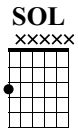

Yesterday

Beatles

Words & Music by Beatles

Standard tuning

♩ = 80

INTRO

SOL F#m11 SI7 Mim Mim/RE DO RE7

COUPLETS 1 & 2