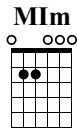

Yesterday

Beatles

Words & Music by Beatles

Standard tuning

♩ = 80

INTRO

SOL F#m11 SI7 Mim Mim/RE DO RE7

COUPLETS 1 & 2