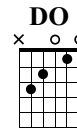

Yesterday

Beatles

Words & Music by Beatles

Standard tuning

♩ = 80

INTRO

SOL F#m11 SI7 Mim Mim/RE DO RE7

COUPLETS 1 & 2