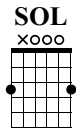

Yesterday

Beatles

Words & Music by Beatles

Standard tuning

♩ = 80

INTRO

SOL F#m11 SI7 Mim Mim/RE DO RE7

COUPLETS 1 & 2