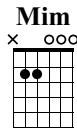

Yesterday

Beatles

Words & Music by Beatles

Standard tuning

♩ = 80

INTRO

SOL F#m11 SI7 Mim Mim/RE DO RE7

COUPLETS 1 & 2