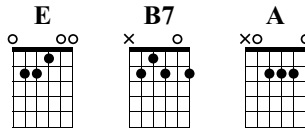

# Silent night

Words & Music by Franz Gruber

Standard tuning  
♩ = 120

n.guit.

**E B7 E A**

Measures 1-9 of the guitar part. The treble clef staff shows the melody with accidentals. The guitar staff shows fret numbers for strings T, A, and B. Chord changes are indicated above the staff: E (measures 1-4), B7 (measures 5-6), E (measures 7-8), and A (measure 9).

**E A E**

Measures 10-17 of the guitar part. The treble clef staff shows the melody. The guitar staff shows fret numbers for strings T, A, and B. Chord changes are indicated above the staff: E (measures 10-12), A (measures 13-14), and E (measures 15-17).

**E B7 E**

Measures 18-23 of the guitar part. The treble clef staff shows the melody. The guitar staff shows fret numbers for strings T, A, and B. Chord changes are indicated above the staff: E (measures 18-21), B7 (measures 22-23), and E (measure 23).