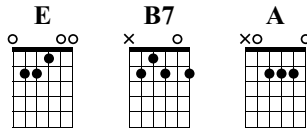

# Silent night

Words & Music by Franz Gruber

Standard tuning

♩ = 120

n.guit.

The score consists of three systems of music. Each system has a melody line in treble clef and a guitar accompaniment line. The guitar line includes fret numbers and chord diagrams for E, B7, and A. The melody line includes measure numbers 1 through 23. The guitar line includes fret numbers and chord diagrams for E, B7, and A. The score ends with a double bar line at measure 23.

System 1: Measures 1-9. Chords: E, B7, E, A.

System 2: Measures 10-17. Chords: E, A, E, B7.

System 3: Measures 18-23. Chords: E, B7, E.