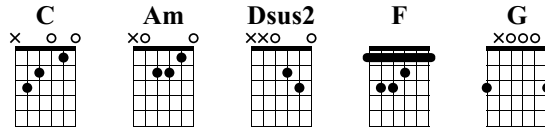

## Harmonistaion 1 José

Standard tuning

♩ = 100

s.guit.

1. C

Musical notation for measures 1-2. Measure 1: Treble clef, 4/4 time, notes G4, B4, D5. Measure 2: Treble clef, 4/4 time, notes G4, B4, D5. Chord diagrams: C (x02321), Am (x02020), Dsus2 (xx0232), F (xx3321), G (x0233).

Am Dsus2

Musical notation for measures 3-4. Measure 3: Treble clef, 4/4 time, notes G4, B4, D5. Measure 4: Treble clef, 4/4 time, notes G4, B4, D5. Chord diagrams: Am (x02020), Dsus2 (xx0232).

F Dsus2

Musical notation for measures 5-6. Measure 5: Treble clef, 4/4 time, notes G4, B4, D5. Measure 6: Treble clef, 4/4 time, notes G4, B4, D5. Chord diagrams: F (xx3321), Dsus2 (xx0232).

G C

Musical notation for measures 7-8. Measure 7: Treble clef, 4/4 time, notes G4, B4, D5. Measure 8: Treble clef, 4/4 time, notes G4, B4, D5. Chord diagrams: G (x0233), C (x02321).

1. 2. C

Musical notation for measures 9-10. Measure 9: Treble clef, 4/4 time, notes G4, B4, D5. Measure 10: Treble clef, 4/4 time, notes G4, B4, D5. Chord diagrams: C (x02321).