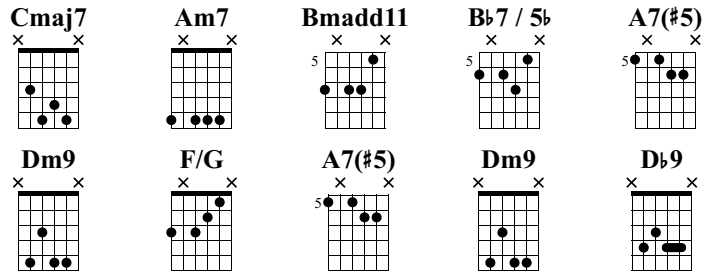

Five hundred miles

Harmonistaion 4 José

Standard tuning

♩ = 100

A

1 **Cmaj7** **Am7**

s.guit. *let ring*

TAB: 5 5 | 5 4 5 5 3 5 | 5 5 7 5

4 **Bmadd11** **Bb7 / 5b**

let ring

TAB: 7 5 7 5 | 7 5 6 7 7 5

6 **Bmadd11** **Bb7 / 5b**

let ring

TAB: 7 5 7 5 | 1 2 0 2 1

8 **Cmaj7** **A7(#5)** **Dm9** **F/G**

TAB: 5 4 5 3 | 5 6 5 5 | 5 5 3 5 | 1 2 3 3