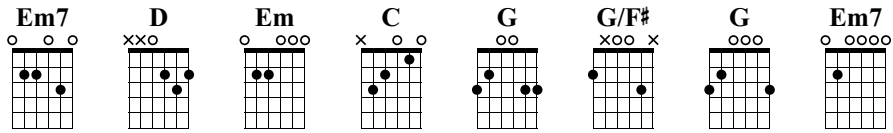

# Heart of Gold

Neil Young

Standard tuning

♩ = 120

## Intro Ex 1

s.guit.

Em7 D Em H

Measures 1-4: Treble clef, 4/4 time. Chords: Em7 (measures 1-2), D (measures 3-4). Tablature shows fret numbers on strings 1-6.

## Ex 2 Couplets

Em C D G G/F# Em C D G G/F#

Measures 5-8: Treble clef, 4/4 time. Chords: Em (5-6), C (7-8). Tablature shows fret numbers on strings 1-6.

## Ex 3 variation

Em7 G C G

Measures 9-12: Treble clef, 4/4 time. Chords: Em7 (9-10), G (11-12). Tablature shows fret numbers on strings 1-6.