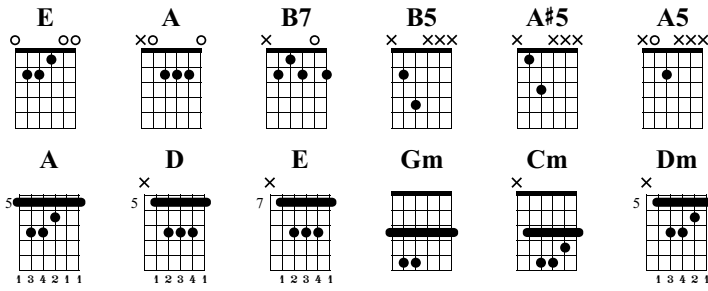

Exercies de Boogie

Jose dos santos

Standard tuning

♩ = 120

Boogie 1

sguit.

Musical score for Boogie 1, showing guitar tablature and standard notation for measures 1-12. The score is in 4/4 time and standard tuning. The key signature has one sharp (F#).

Musical notation for Boogie 4, measures 37-39. Chords: E, B7.

Musical notation for Boogie 4, measures 40-42. Chords: A, E.

Boogie 5

E

43 44

TAB: 0 0 4 7 4 7 | 0 0 4 7 4 7

Detailed description: This system contains measures 43 and 44. The treble clef staff shows a melodic line with eighth notes and slurs. Measure 43 starts with a pickup note on the 4th fret, followed by notes on the 4th, 7th, 4th, and 7th frets. Measure 44 continues with notes on the 0th, 0th, 4th, 7th, 4th, and 7th frets. The guitar tablature below shows the corresponding fret numbers for each note.

B7 **A**

51 52

TAB: 2 2 1 4 1 4 | 0 0 4 7 4 7

Detailed description: This system contains measures 51 and 52. The treble clef staff shows a melodic line with eighth notes and slurs. Measure 51 starts with a pickup note on the 2nd fret, followed by notes on the 2nd, 1st, 4th, 1st, and 4th frets. Measure 52 continues with notes on the 0th, 0th, 4th, 7th, 4th, and 7th frets. The guitar tablature below shows the corresponding fret numbers for each note.

E

53 54

TAB: 0 0 4 7 4 7 | 0 0 4 7 4 7

Detailed description: This system contains measures 53 and 54. The treble clef staff shows a melodic line with eighth notes and slurs. Measure 53 starts with a pickup note on the 4th fret, followed by notes on the 4th, 7th, 4th, and 7th frets. Measure 54 continues with notes on the 0th, 0th, 4th, 7th, 4th, and 7th frets. The guitar tablature below shows the corresponding fret numbers for each note.