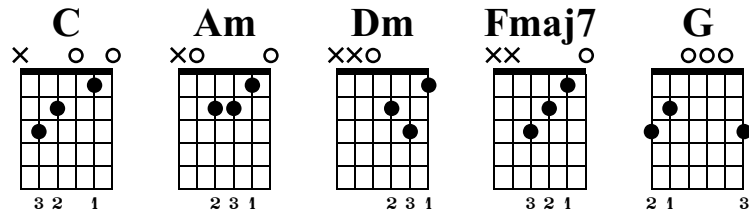

Five hundred miles

arrangement José

Standard tuning

♩ = 120

s. guit.

Musical notation for measures 1-3. Measure 1: C chord, notes G4, A4, B4. Measure 2: C chord, notes G4, A4, B4. Measure 3: Am chord, notes G4, A4, B4. TAB: 1 1 | 0 0 3 1 0 | (0) 3 1

Musical notation for measures 4-6. Measure 4: Dm chord, notes G4, A4, B4. Measure 5: Fmaj7 chord, notes G4, A4, B4. Measure 6: Dm chord, notes G4, A4, B4. TAB: 3 0 3 1 | 2 2 1 | 3 0 3 1 2

Musical notation for measures 7-9. Measure 7: G chord, notes G4, A4, B4. Measure 8: C chord, notes G4, A4, B4. Measure 9: C chord, notes G4, A4, B4. TAB: 0 0 2 1 1 | (1) | 0 1 0 2 3 | 1 1 1