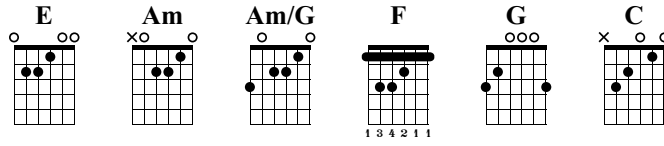

Education Sentimentale

Words & Music by Maxime Le Forestier

Standard tuning

♩ = 133

1 Intro

Measures 1-5 of the guitar score. The top staff shows the melody in treble clef with a 3/4 time signature. The bottom staff shows the guitar tablature with fret numbers for strings T, A, and B.

6 7 8 9 10 11

Measures 6-11 of the guitar score, continuing the melody and tablature from the previous section.

12 13 14 15 16

Measures 12-16 of the guitar score, continuing the melody and tablature.

E Am Am/G F G

Measures 17-21 of the guitar score, continuing the melody and tablature.

C

Measures 22-23 of the guitar score, concluding with a C chord. Measure 23 includes a double bar line and a repeat sign.